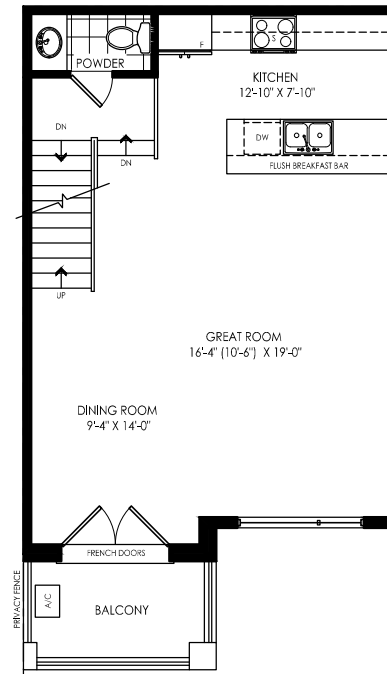

SECOND FLOOR