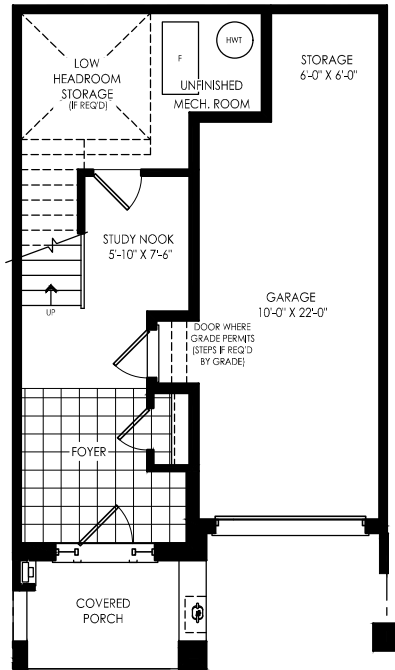

GROUND FLOOR