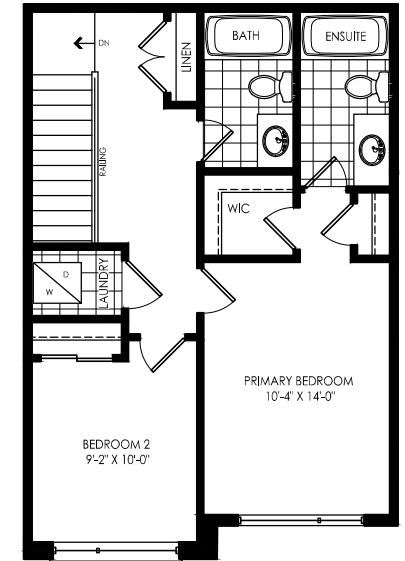

THIRD FLOOR