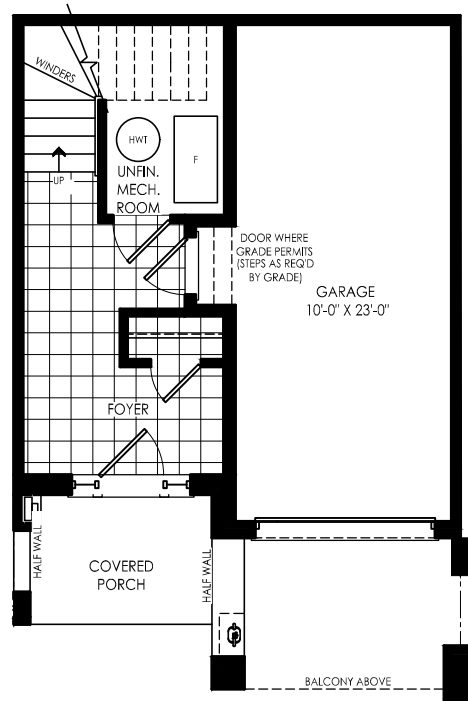

the Brisa

1,089 SQ.FT.

- 2 BEDROOM
- 1.5 BATHROOM

VISTA TOWNHOME COLLECTION