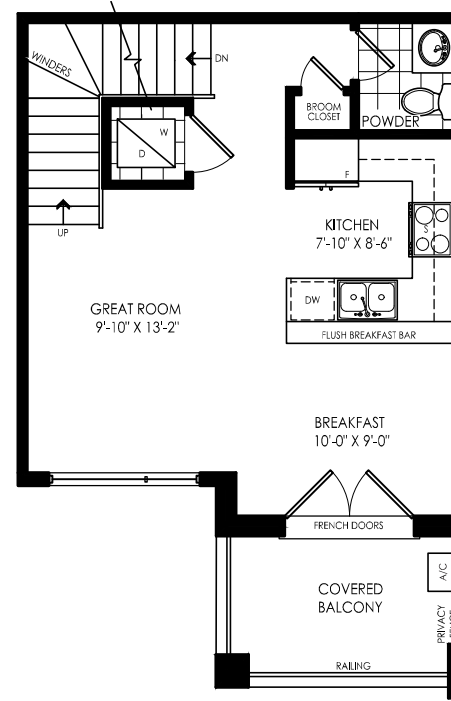

the Brisa

1,089 SQ.FT.

- 2 BEDROOM
- 1.5 BATHROOM

VISTA TOWNHOME COLLECTION