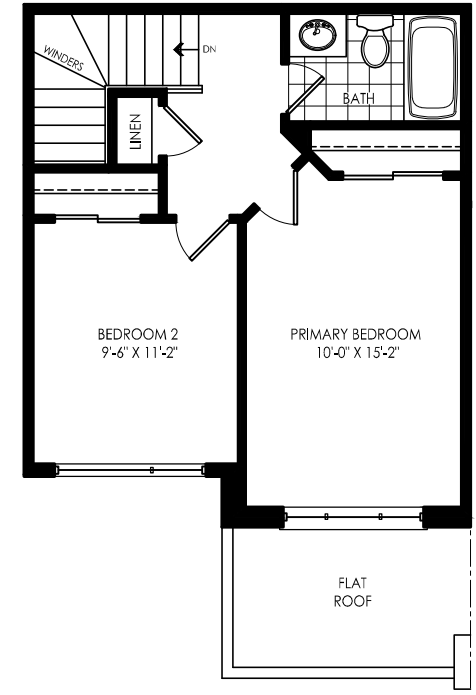

the Brisa

1,089 SQ.FT.

- 2 BEDROOM
- 1.5 BATHROOM

VISTA TOWNHOME COLLECTION