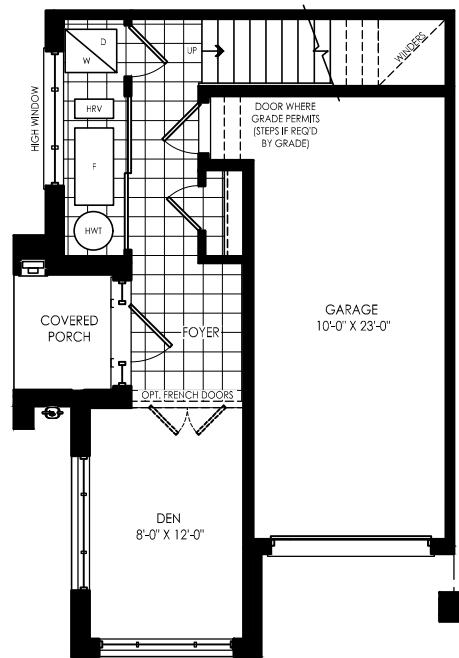

VISTA TOWNHOME
COLLECTION