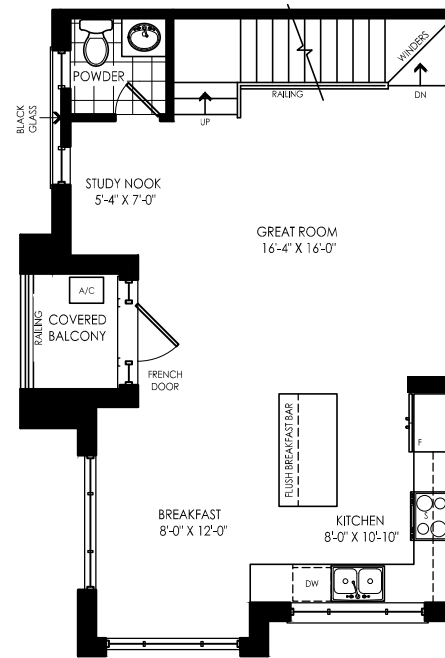

VISTA TOWNHOME
COLLECTION