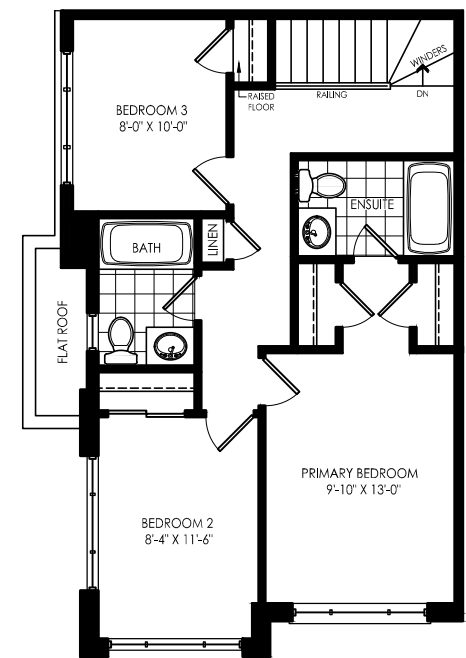

VISTA TOWNHOME
COLLECTION