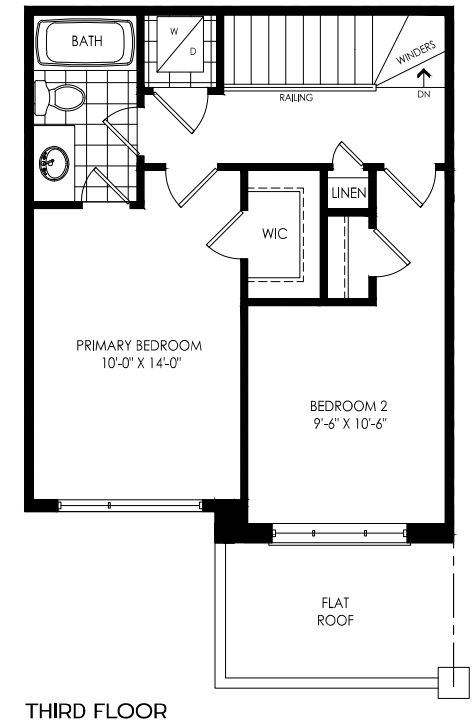

the Vero

1,246 SQ.FT.

- 2 BEDROOM
- 1.5 BATHROOM

VISTA TOWNHOME COLLECTION