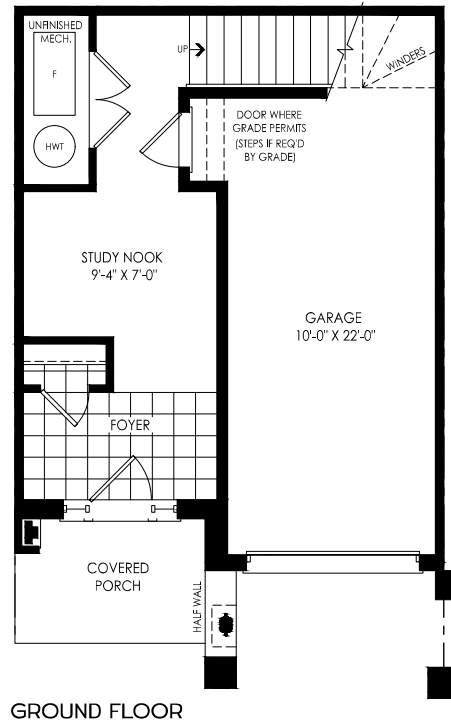

the Vero

1,246 SQ.FT.

- 2 BEDROOM
- 1.5 BATHROOM

VISTA TOWNHOME COLLECTION