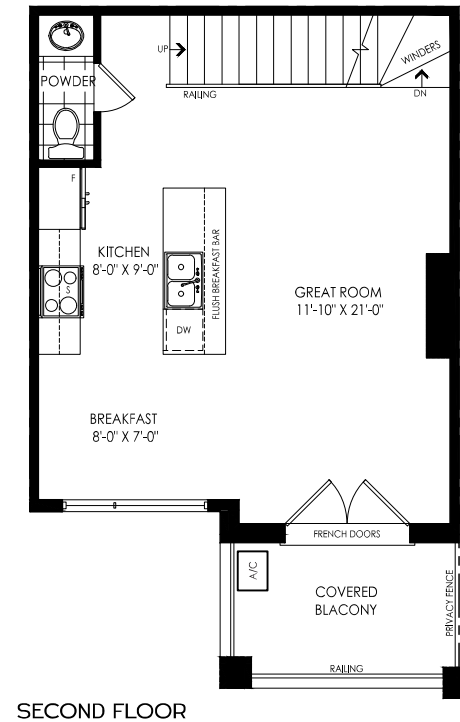

the Vero

1,246 SQ.FT.

- 2 BEDROOM
- 1.5 BATHROOM

VISTA TOWNHOME COLLECTION